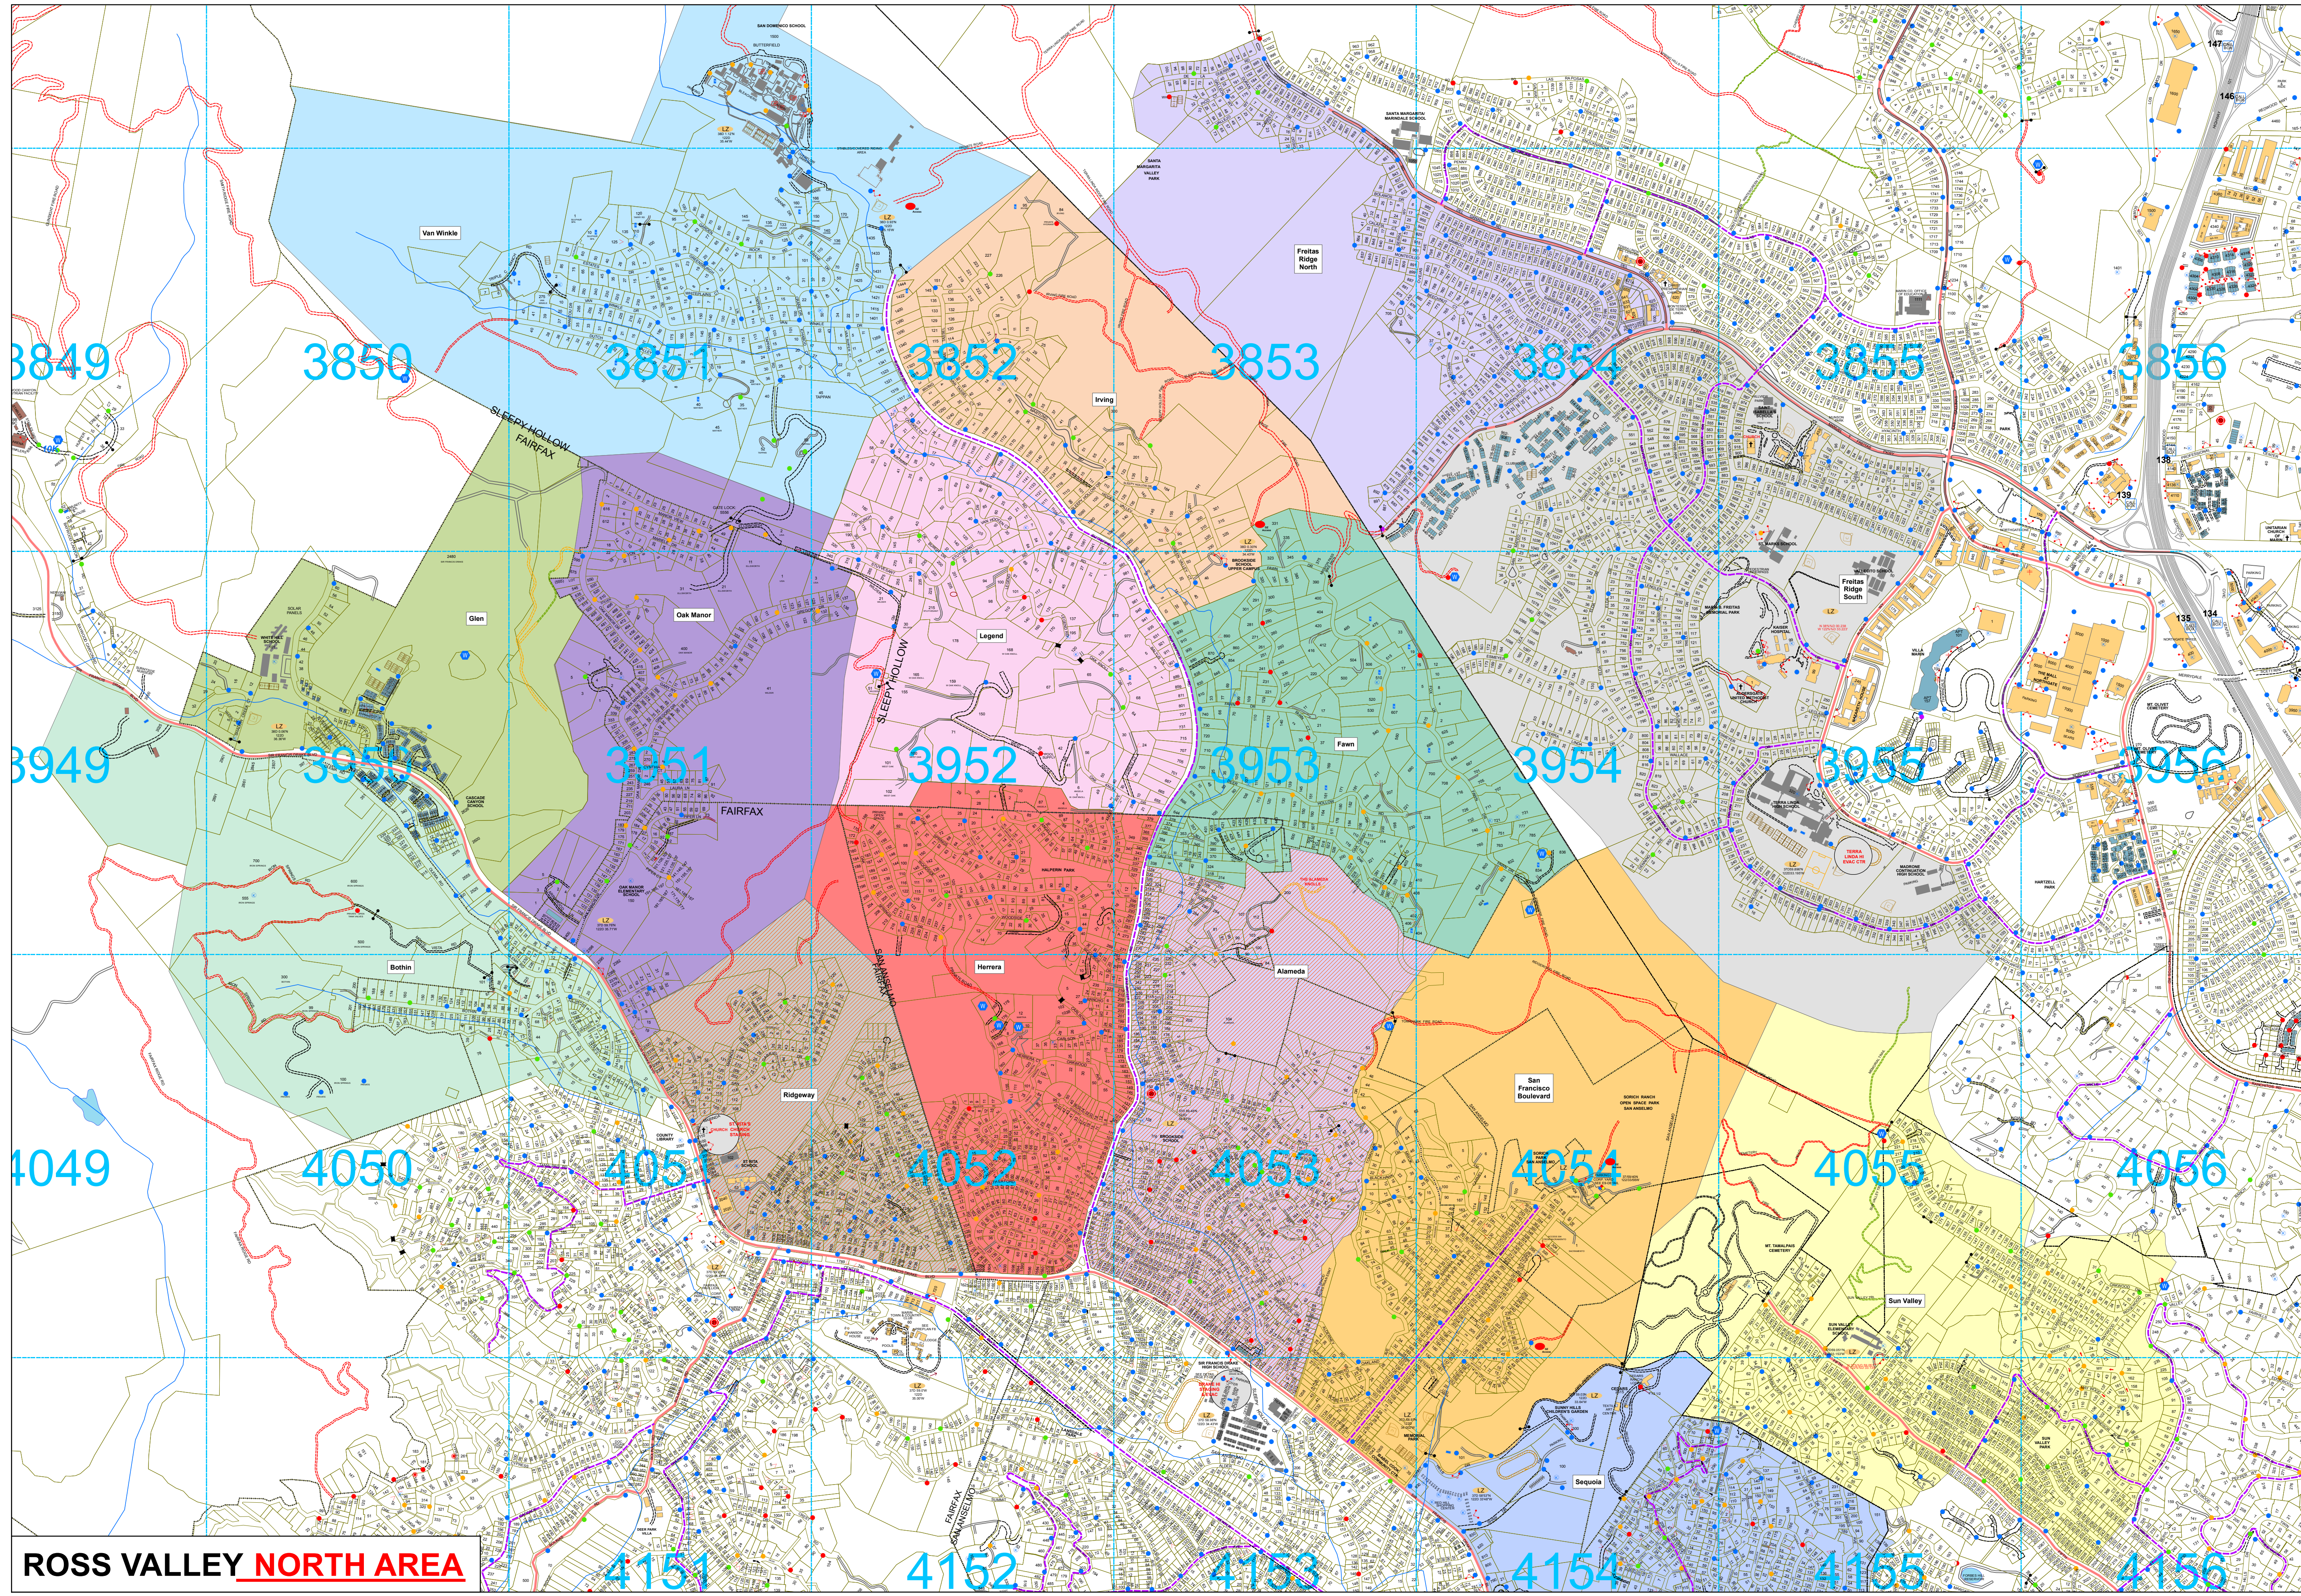

ROSS VALLEY NORTH AREA MARIN MUTUAL THREAT ZONE PLAN

STRUCTURE / EVACUATION ZONES

- ALAMEDA
- BOTHIN
- FAWN
- FREITAS RIDGE NORTH
- FREITAS RIDGE SOUTH
- GLEN
- HERRERA
- IRVING
- LEGEND
- OAK MANOR
- RIDGEWAY
- SAN FRANCISCO BOULEVARD
- SEQUOIA
- SUN VALLEY

EVACUATION ROUTES

- PRIMARY
- SECONDARY